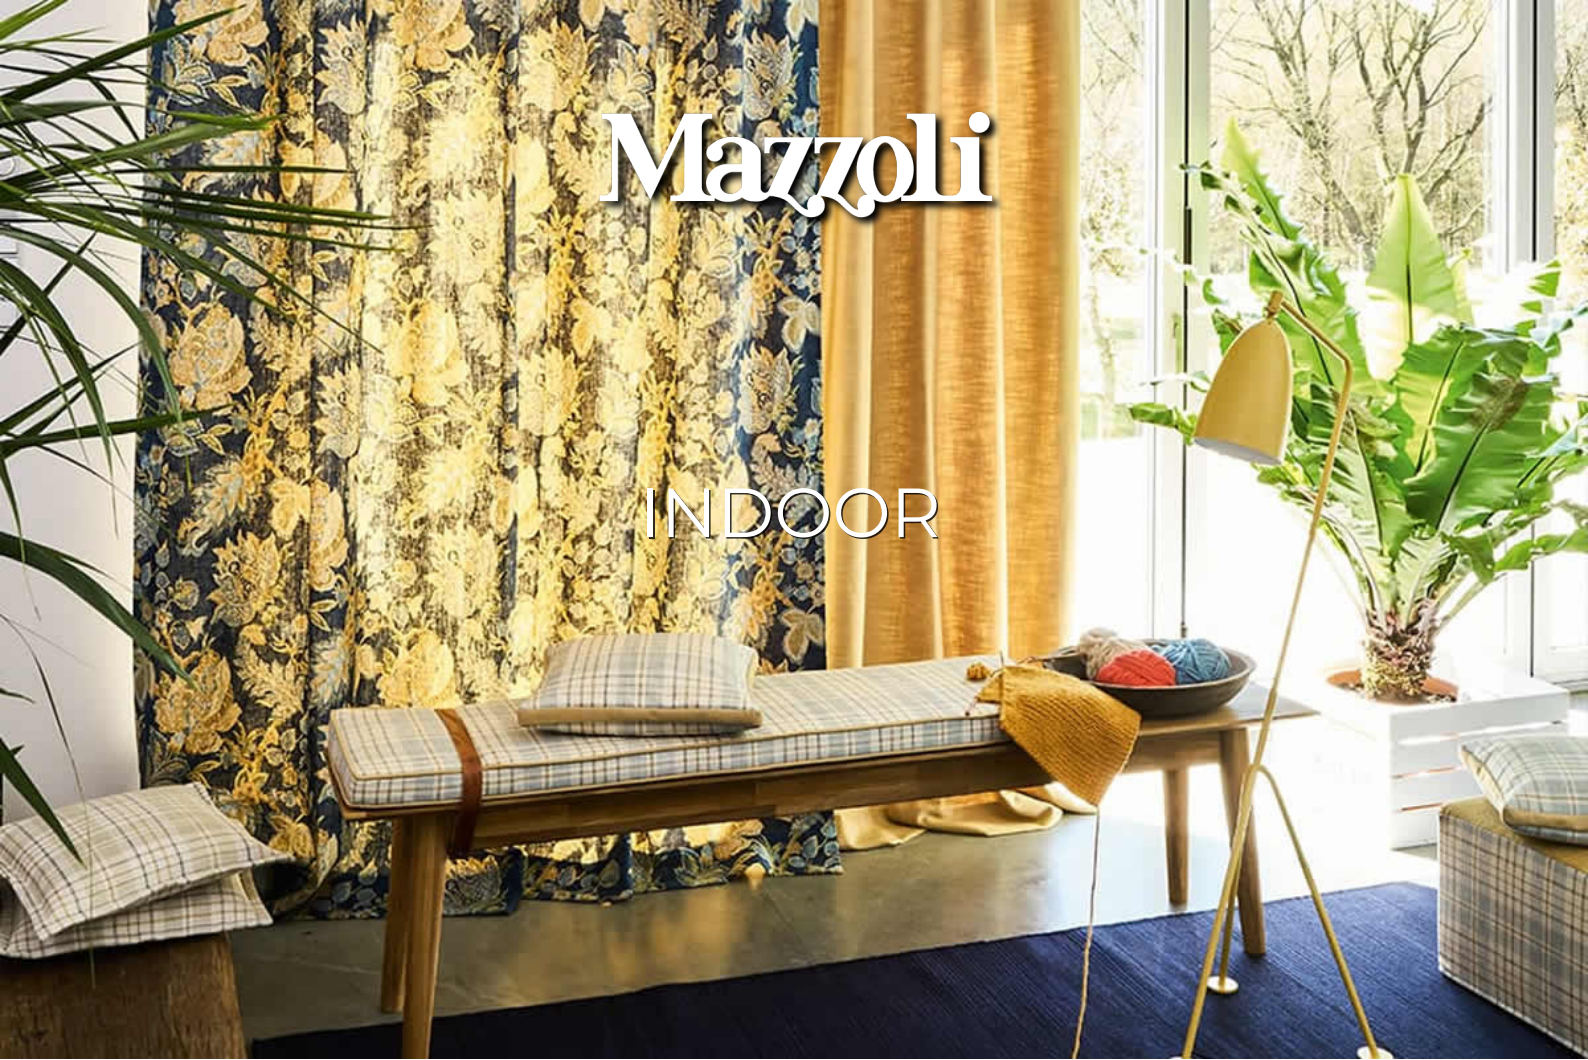

Mazzoli

INDOOR

Curtains made of noble, enveloping, flowing and refined fabrics. Patterned, printed or solid color fabrics are available for you to choose from. The range of natural colors selected by Mazzoli includes ocher as well as beige and earth tones, celadon / greyish-green and indigo shades.