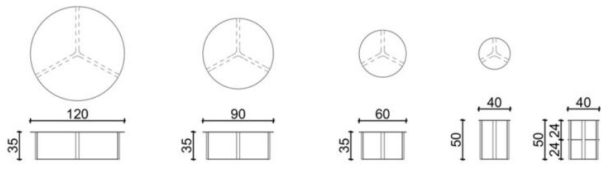

TABLE COLLECTION

Iron | ROUND

Iron | SQUARE

Leather

Lotus