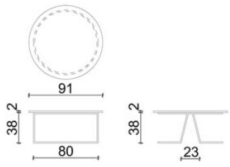

TABLE COLLECTION

Iron | ROUND

Iron | SQUARE

Leather

Lotus