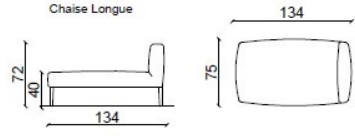

## FOLIES

Folies is a design love seat that effortlessly adapts to various contexts. It is perfect for the different rooms of a private house, as well as for hotels and lounge areas. The diverse upholstery options make it even more adaptable. It is available with customized measures and the seat cushion can be made with removable fabric. It is 72cm/28in deep. To see Folies chairs, [click here](#). Available custom made.

Armchair

Pouf

Chaise Longue

Armchair with 1 arm left

Armchair with 1 arm left, chrome base

Chaise longue with 1 arm dx/sx

Armchair with 1 arm right

Armchair with 1 arm right, chrome base