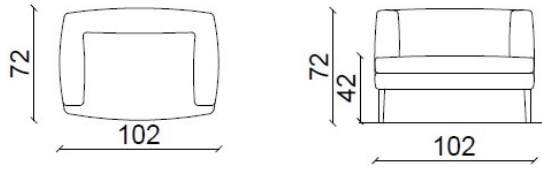

Mazzoli

FOLIES CHROME

FOLIE WITH CUSHION

Armchair with 2 arms

Armchair with 2 arms - chrome base

Wide armchair

Sofa 130cm