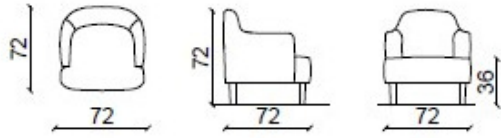

Charlotte Armchair