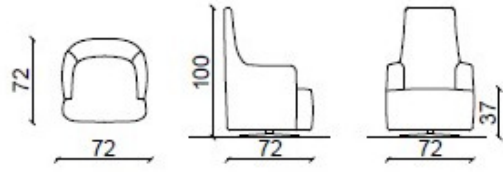

Charlotte Armchair High Back - Revolving Chrome base