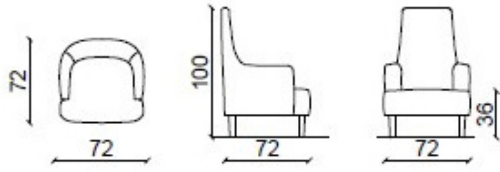

Charlotte Armchair High Back