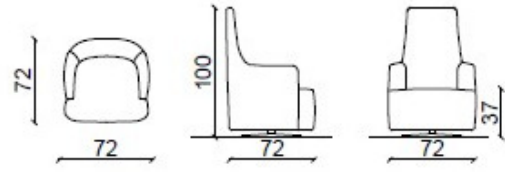

Charlotte Armchair High Back - Revolving Chrome base