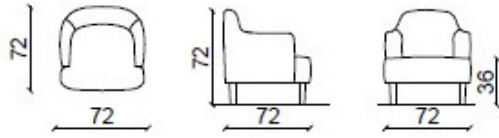

Charlotte Armchair