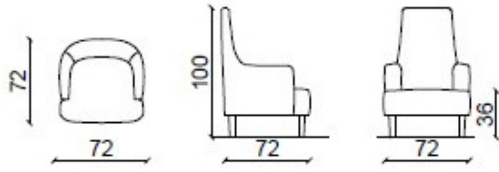

Charlotte Armchair High Back