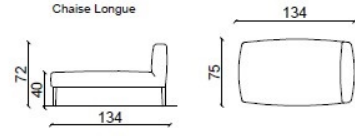

Mazzoli

FOLIE WOOD - "CORNER"

Folies Wood is characterized by wooden support feet, which give it a classic and elegant but at the same time bold appearance. Here we present the "Corner" version, perfect in pair with right and left armrest but also alone for smaller spaces.

Armchair

Pouf

Chaise Longue

Armchair with 1 arm left

Armchair with 1 arm left, chrome base

Chaise longue with 1 arm dx/sx

Armchair with 1 arm right

Armchair with 1 arm right, chrome base